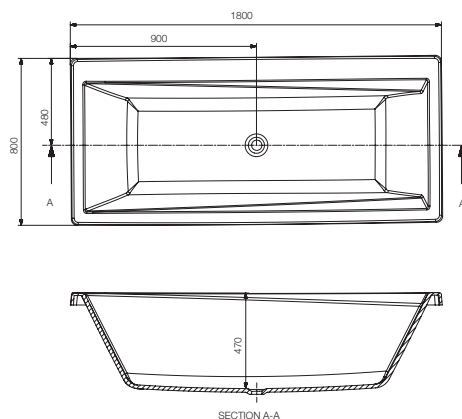

Image is only for illustration purpose

Model :	Kubix
Category:	Built-in Bathtub
Code:	JBT-WHT-KUBIX180X
Size (mm):	1800 x 800 x 470
Material:	Acrylic PMMA
Reinforcement:	PU GREEN
Accessories Included:	NA
Accessories Excluded:	Front Panel: JWA-WHT-FP180X Side Panel: JWA-WHT-SP80X Drain & Overflow with filler: JWA-CHR-132201 Drain & Overflow: JWA-CHR-DRNPIPE80 Frame: JWA-BLK-FRAME180X80 Feet: IWA-CHR-ACC00510X Headrest: JWA-BLK-HRCP750GAC06
Features	NA