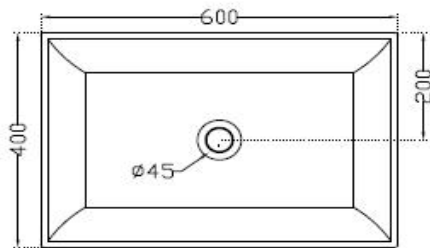

SPECIFICATION DATA SHEET

PRODUCT DETAILS

Manufacturer :	Artize	Type:	Table Top Basin
Outlet	Vertical	Colour:	White
Technical Details:	ID of waste outlet hole dia. $\varnothing 45 \pm 3$ mm	Material:	Fine Fire Clay
Horizontal distance between the Bowl edge and the centre line of the waste outlet hole ≤ 200 mm			

PRODUCT IMAGE

TECHNICAL DRAWING

TOP VIEW

SIDE VIEW

Product Dimension	600x400x130 mm	FEATURES Exclusive design
Basin Inner Dimension	575x375x115 mm	
Product Weight	14.25 kg.	

CERTIFICATION

Compliance : EN 14688:2015 (E)

DISCLAIMER: Our every effort has been made to ensure factual accuracy, the information presented subject to changes due to requirements in different sites, markets and/ or countries. All dimensions are in mm (Tolerance ± 5 MM). Jaquar reserves the right to make the necessary amendments at any time without prior notice.