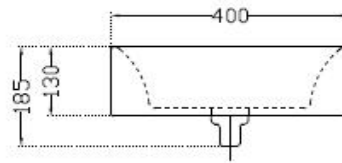

SPECIFICATION DATA SHEET

PRODUCT DETAILS

Manufacturer :	Artize	Type:	Table Top Basin
Outlet	Vertical	Colour:	White
Technical Details:	ID of waste outlet hole dia. $\varnothing 45 \pm 3$ mm	Material:	Fine Fire Clay
Horizontal distance between the Bowl edge and the centre line of the waste outlet hole ≤ 200 mm			

PRODUCT IMAGE

TECHNICAL DRAWING

TOP VIEW

SIDE VIEW

Product Dimension	600x400x130 mm	FEATURES Exclusive design
Basin Inner Dimension	575x375x115 mm	
Product Weight	14.25 kg.	

CERTIFICATION

Compliance : EN 14688:2015 (E)

DISCLAIMER: Our every effort has been made to ensure factual accuracy, the information presented subject to changes due to requirements in different sites, markets and/ or countries. All dimensions are in mm (Tolerance ± 5 MM). Jaquar reserves the right to make the necessary amendments at any time without prior notice.